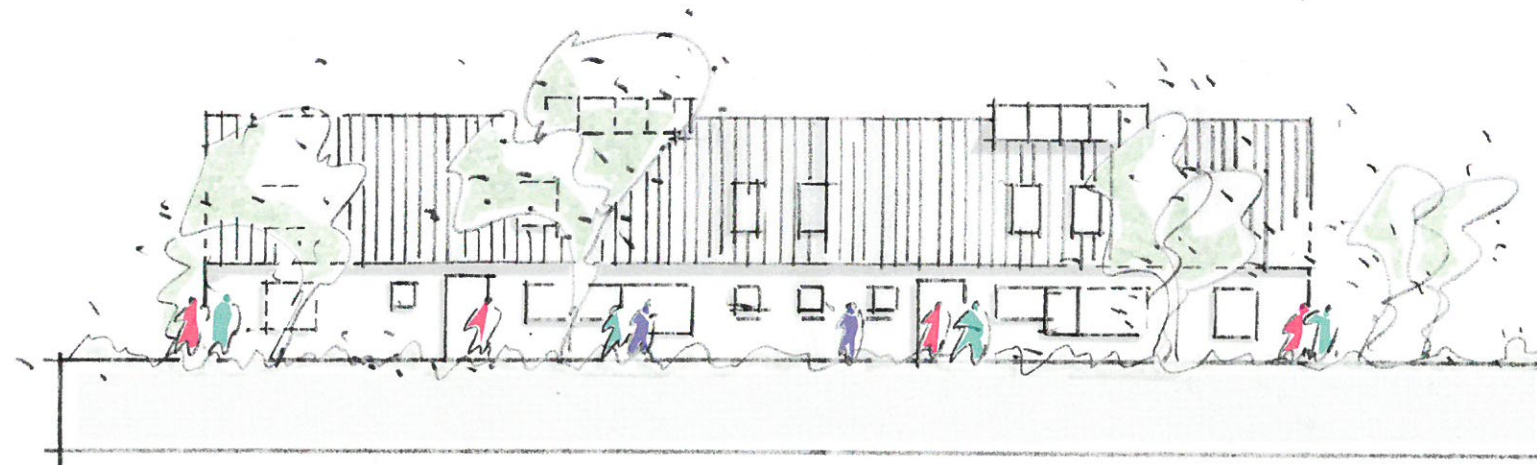

FACADE MOD HAVE

FACADE MOD VEJ

NYE FORHOLD - FACADETEGNINGER - N/A

NYE FORHOLD - PLANER - 1:200