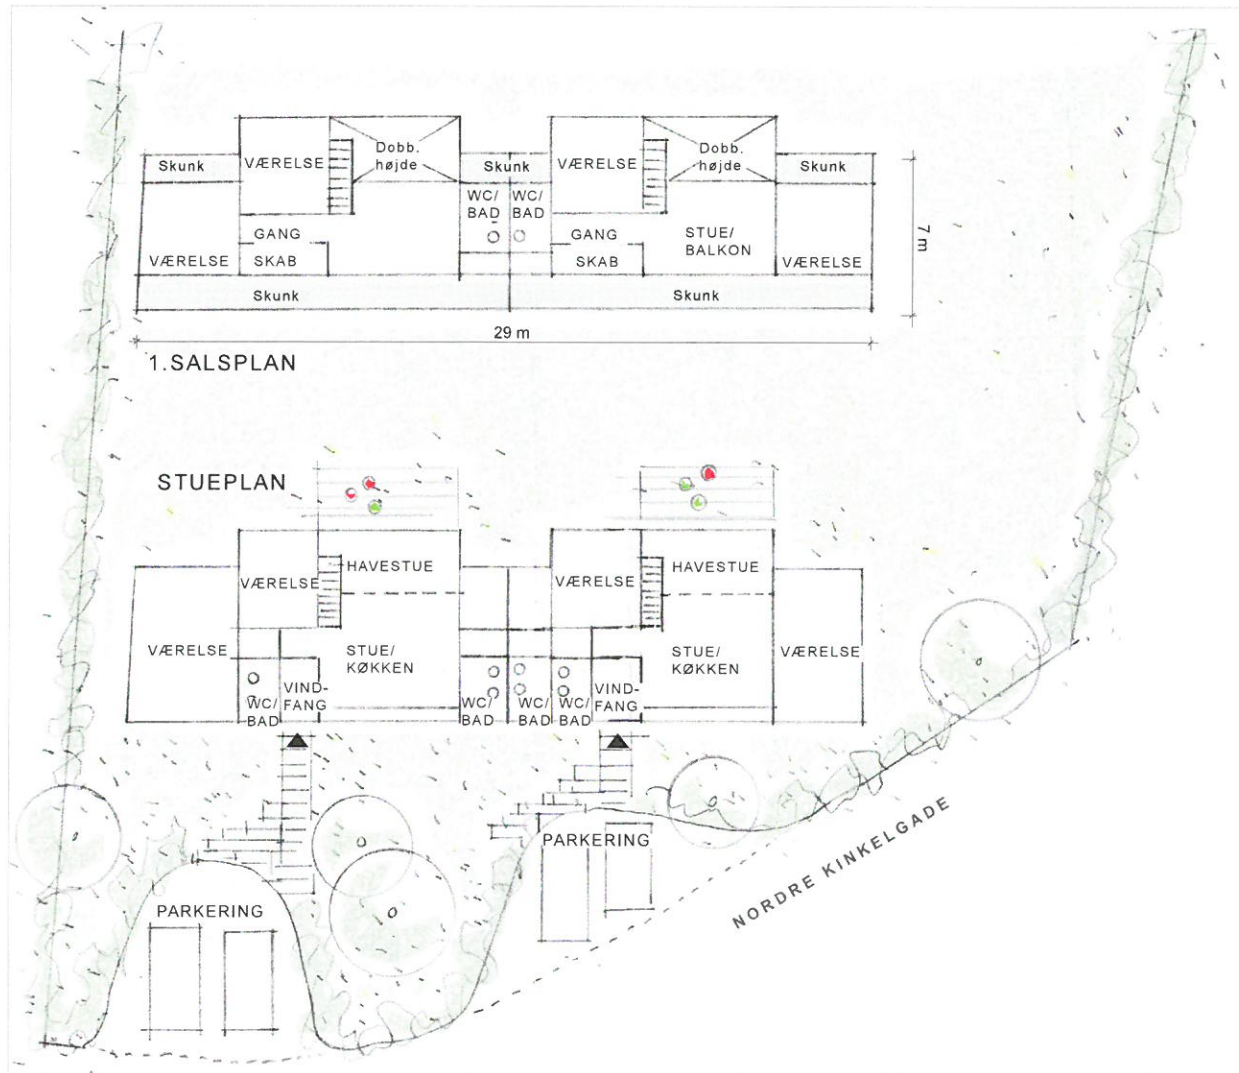

FACADE MOD HAVE

FACADE MOD VEJ

NYE FORHOLD - FACADETEGNINGER - N/A

NYE FORHOLD - PLANER - 1:200